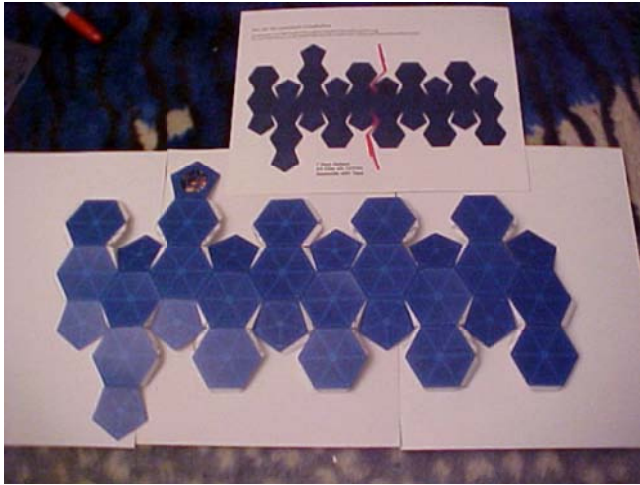

# PROJECT BACKSTEP CHRONOSPHERE

Model design and graphics for this model ©2006 by Joy Cohn

1/48th Scale

**Seven Days** was a science fiction television series based around the premise of time travel.

The plot follows a secret branch of the United States' National Security Agency who have developed a time travelling device based upon alien technology found at Roswell.

The pilot of the Chronosphere was Lt. Frank Parker, an ex-military, ex-CIA operative played by Jonathan LaPaglia.

The model is best printed on cover or card stock. The page format is A4, however US modelers should print it out on legal sized cover or card stock.

It can be printed onto regular weight paper.

1/48th Scale

1 cm

1 inch

The sphere is very simple to make.

Carefully, cut out the parts.  
Glue the two large sections as shown.  
Glue the individual sections  
Use the steps to fold and glue the  
shape into a sphere.