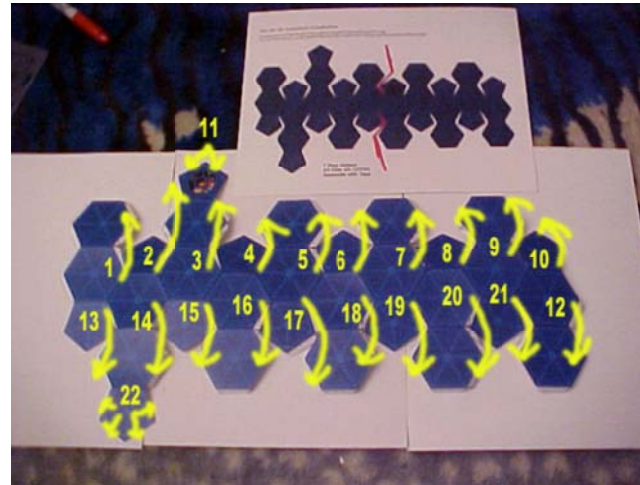

The pilot of the Chronosphere was Lt. Frank Parker, an ex-military, ex-CIA operative played by Jonathan LaPaglia.

The model is best printed on cover or card stock. The page format is A4, however US modelers should print it out on legal sized cover or card stock.

It can be printed onto regular weight paper.

1/48th Scale

1 cm

1 inch

The sphere is very simple to make.

Carefully, cut out the parts.  
Glue the two large sections as shown.  
Glue the individual sections  
Use the steps to fold and glue the  
shape into a sphere.