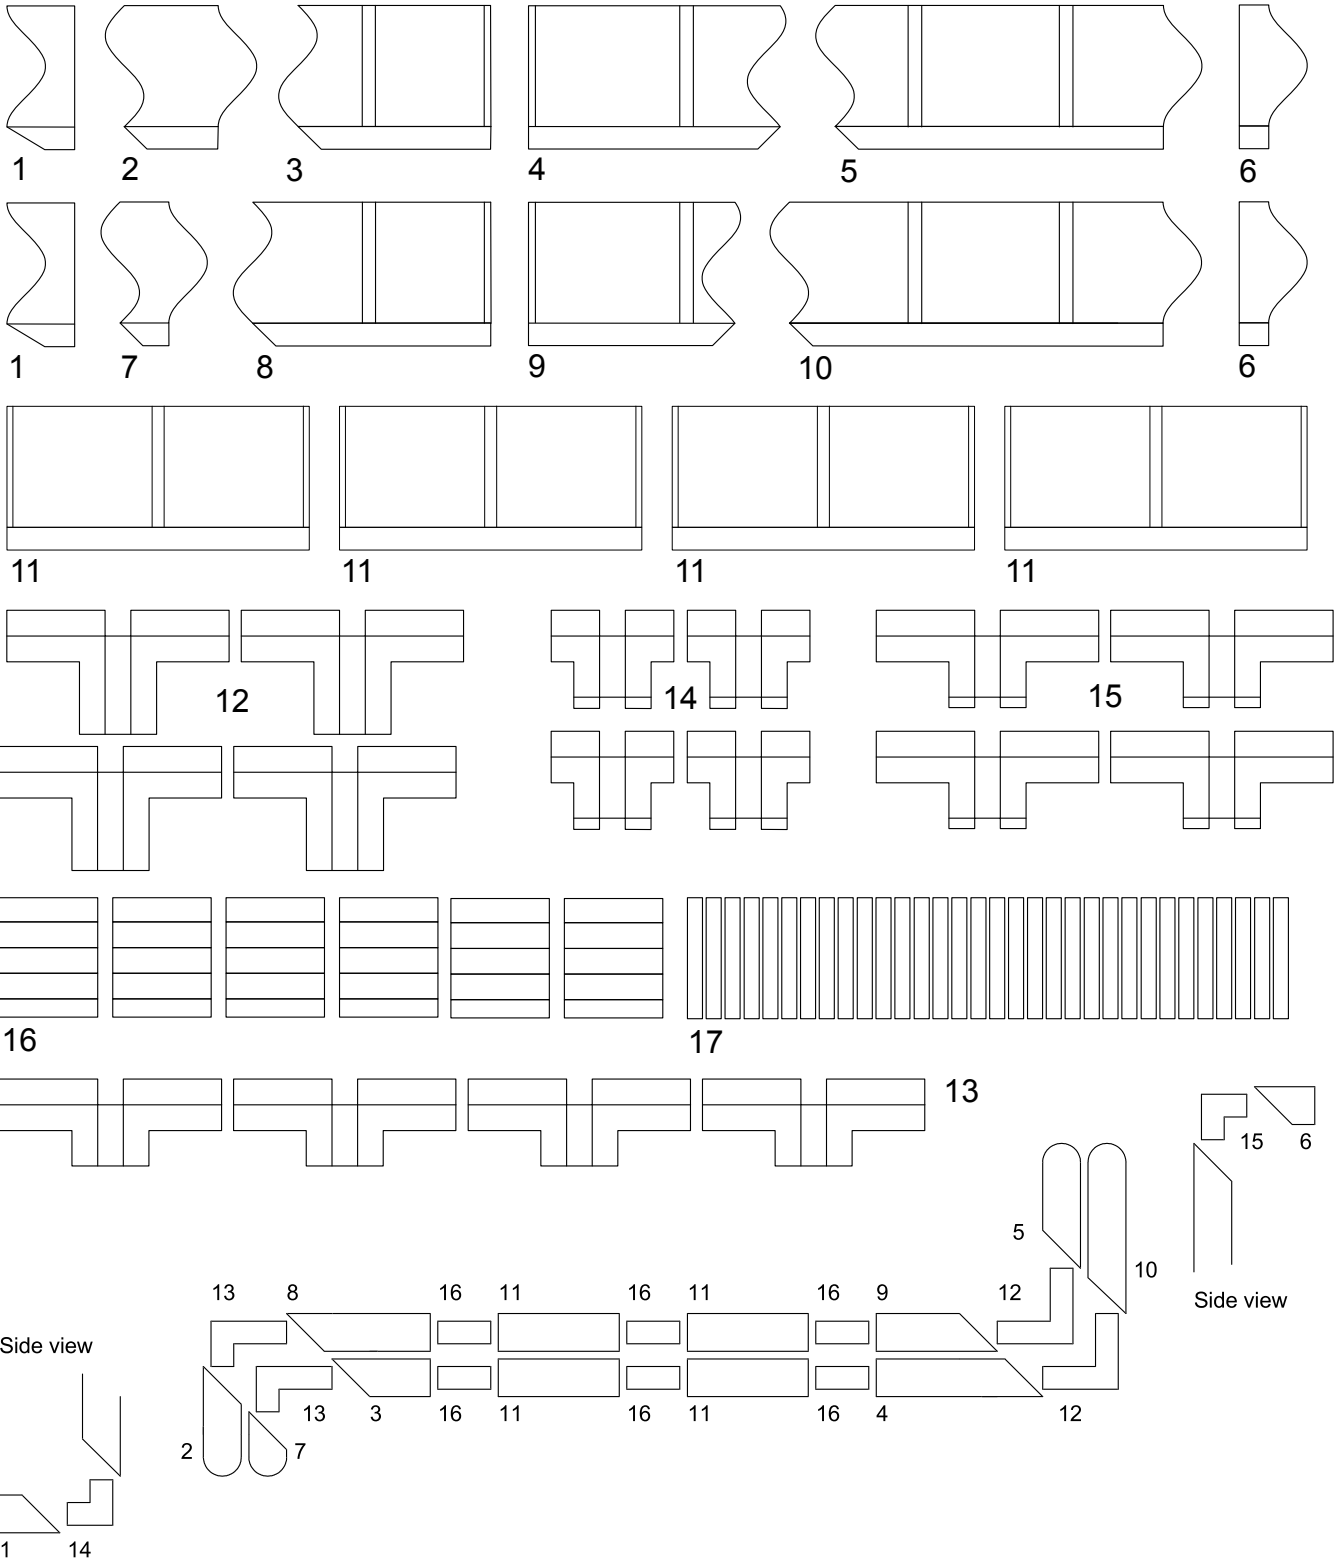

Instructions:

- Roll parts #1, #2, #3, #4, #5, #6, #7, #8, #9, #10 and #11 into cylinders
- Glue parts #8, #11 (2x) and #9 together with parts #16
- Glue parts #3, #11 (2x) and #4 together with part #16
- Glue parts #2 and #7 with part #13
- Glue parts #5 and #10 with parts #12
- Glue parts #1 with parts #14 and parts #16 with parts #15
- Glue parts #17 onto the indicated areas

Apollo / Saturn V

Scale 1:48 © Greet A. Peterusma
Base Pipes
Print on 100 - 120 grams paper

Page 22