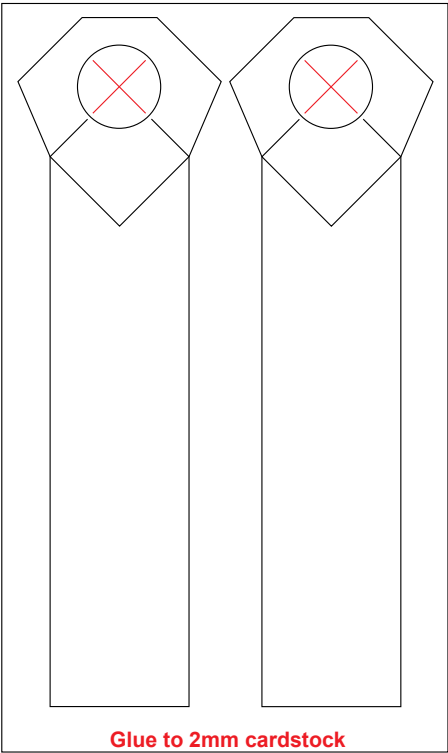

18

19

21

15

1

2

17

30

Fold part #30 like this

Apollo / Saturn V
Scale 1:48 © Greet A. Peterusma
Base Part 1
Print on 160 - 180 grams paper

Page 5