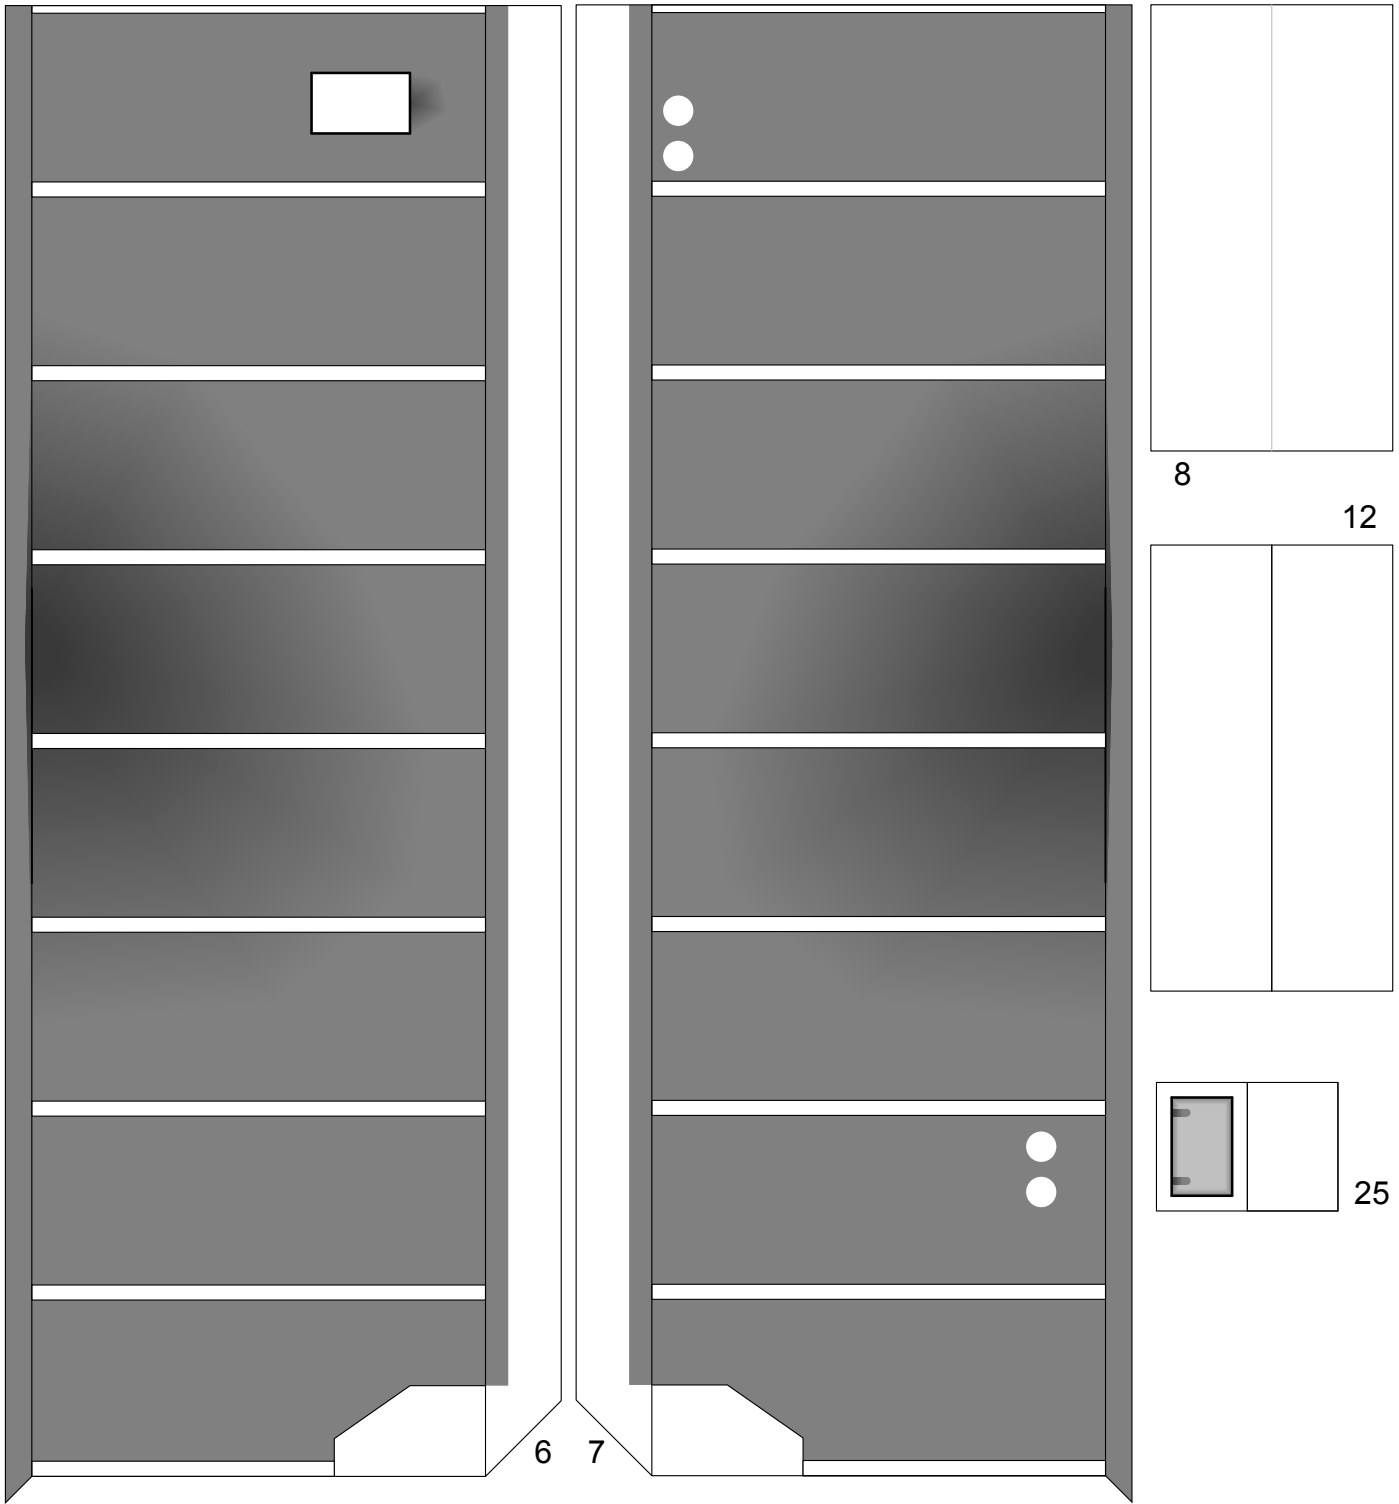

Apollo / Saturn V

Scale 1:48 © Greelt A. Peterusma

Base Part 5

Print on 160 - 180 grams paper

Page 14