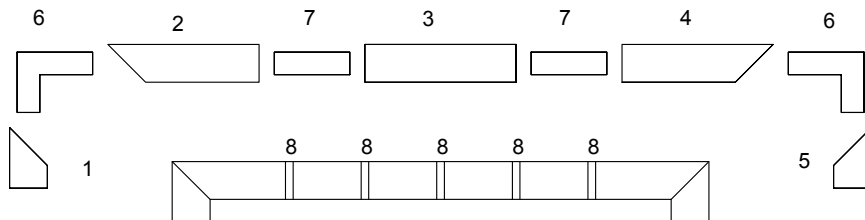

Instructions:

- Roll parts #1, #2, #3, #4 and #5 into cylinders
- Glue parts #2, #3 and #4 together with parts #7
- Glue Parts #1 and #5 to the previous step with part #6
- Glue parts #8 onto the indicated areas

Apollo / Saturn V
Scale 1:48 © Greelt A. Peterusma
Base Pipes
Print on 100 - 120 grams paper

Page 21