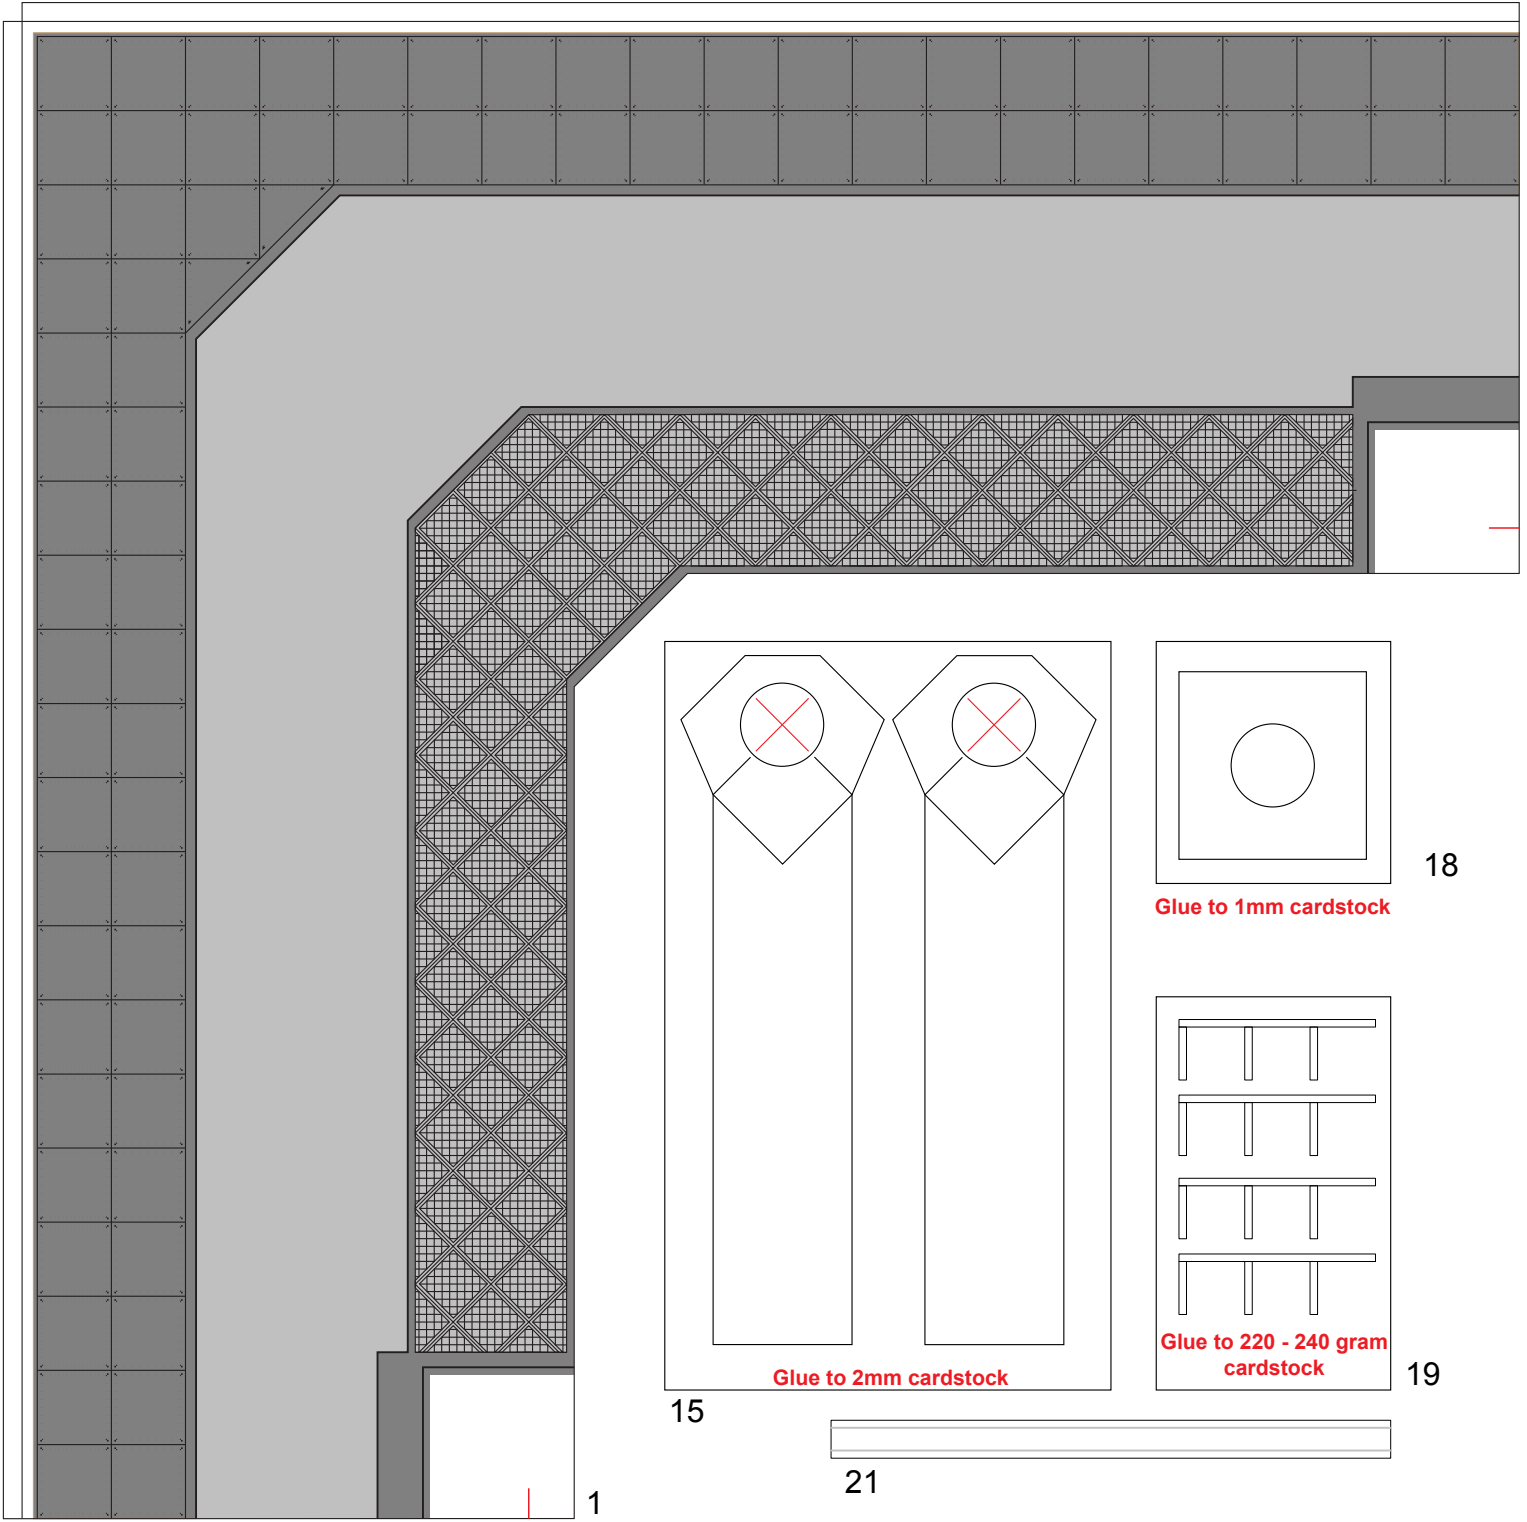

Fold part #30 like this

Apollo / Saturn V
Scale 1:48 © Greet A. Peterusma
Base Part 1
Print on 160 - 180 grams paper

Page 8