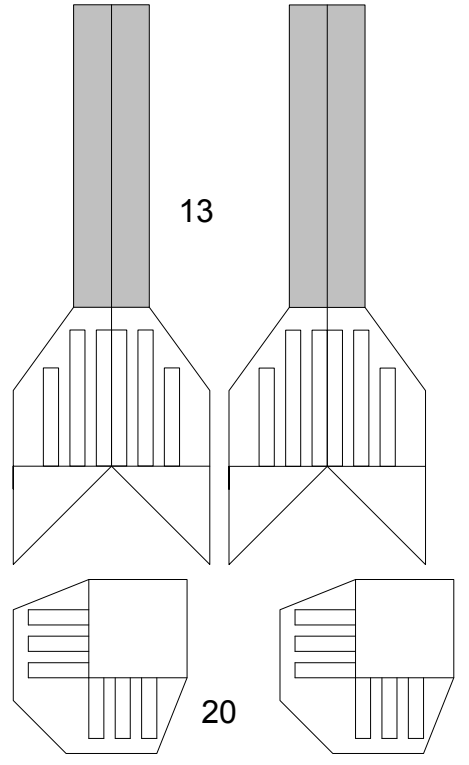

24

25

9 10

4

4

**Apollo / Saturn V**

Scale 1:48 © Greelt A. Peterusma  
Base Part 4

Print on 160 - 180 grams paper

## Apollo / Saturn V

Scale 1:48 © Greelt A. Peterusma

Base Part 5

Print on 160 - 180 grams paper

Page 15

Page 16

### Apollo / Saturn V

Scale 1:48 © Greelt A. Peterusma

Base Part 6

Print on 160 - 180 grams paper

### Apollo / Saturn V

Scale 1:48 © Greelt A. Peterusma

Base Part 6

Print on 160 - 180 grams paper

**Apollo / Saturn V**  
 Scale 1:48 © Grellt A. Peterusma  
 Base Part 7  
 Print on 100 - 120 grams paper