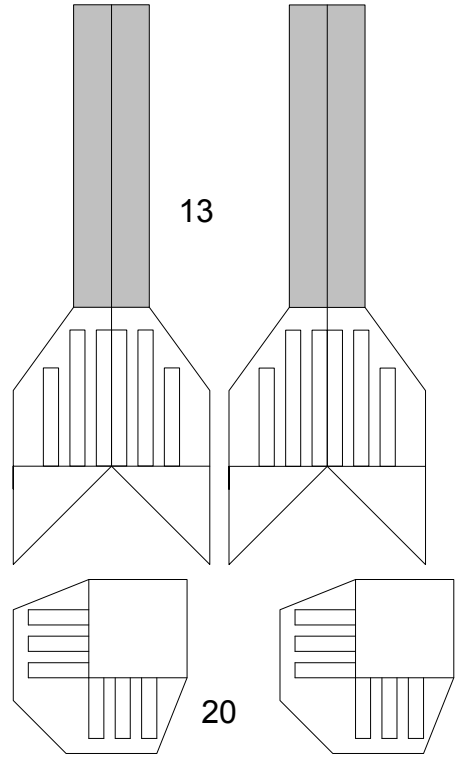

Apollo / Saturn V
Scale 1:48 © Grellt A. Peterusma
Base Part 7
Print on 100 - 120 grams paper