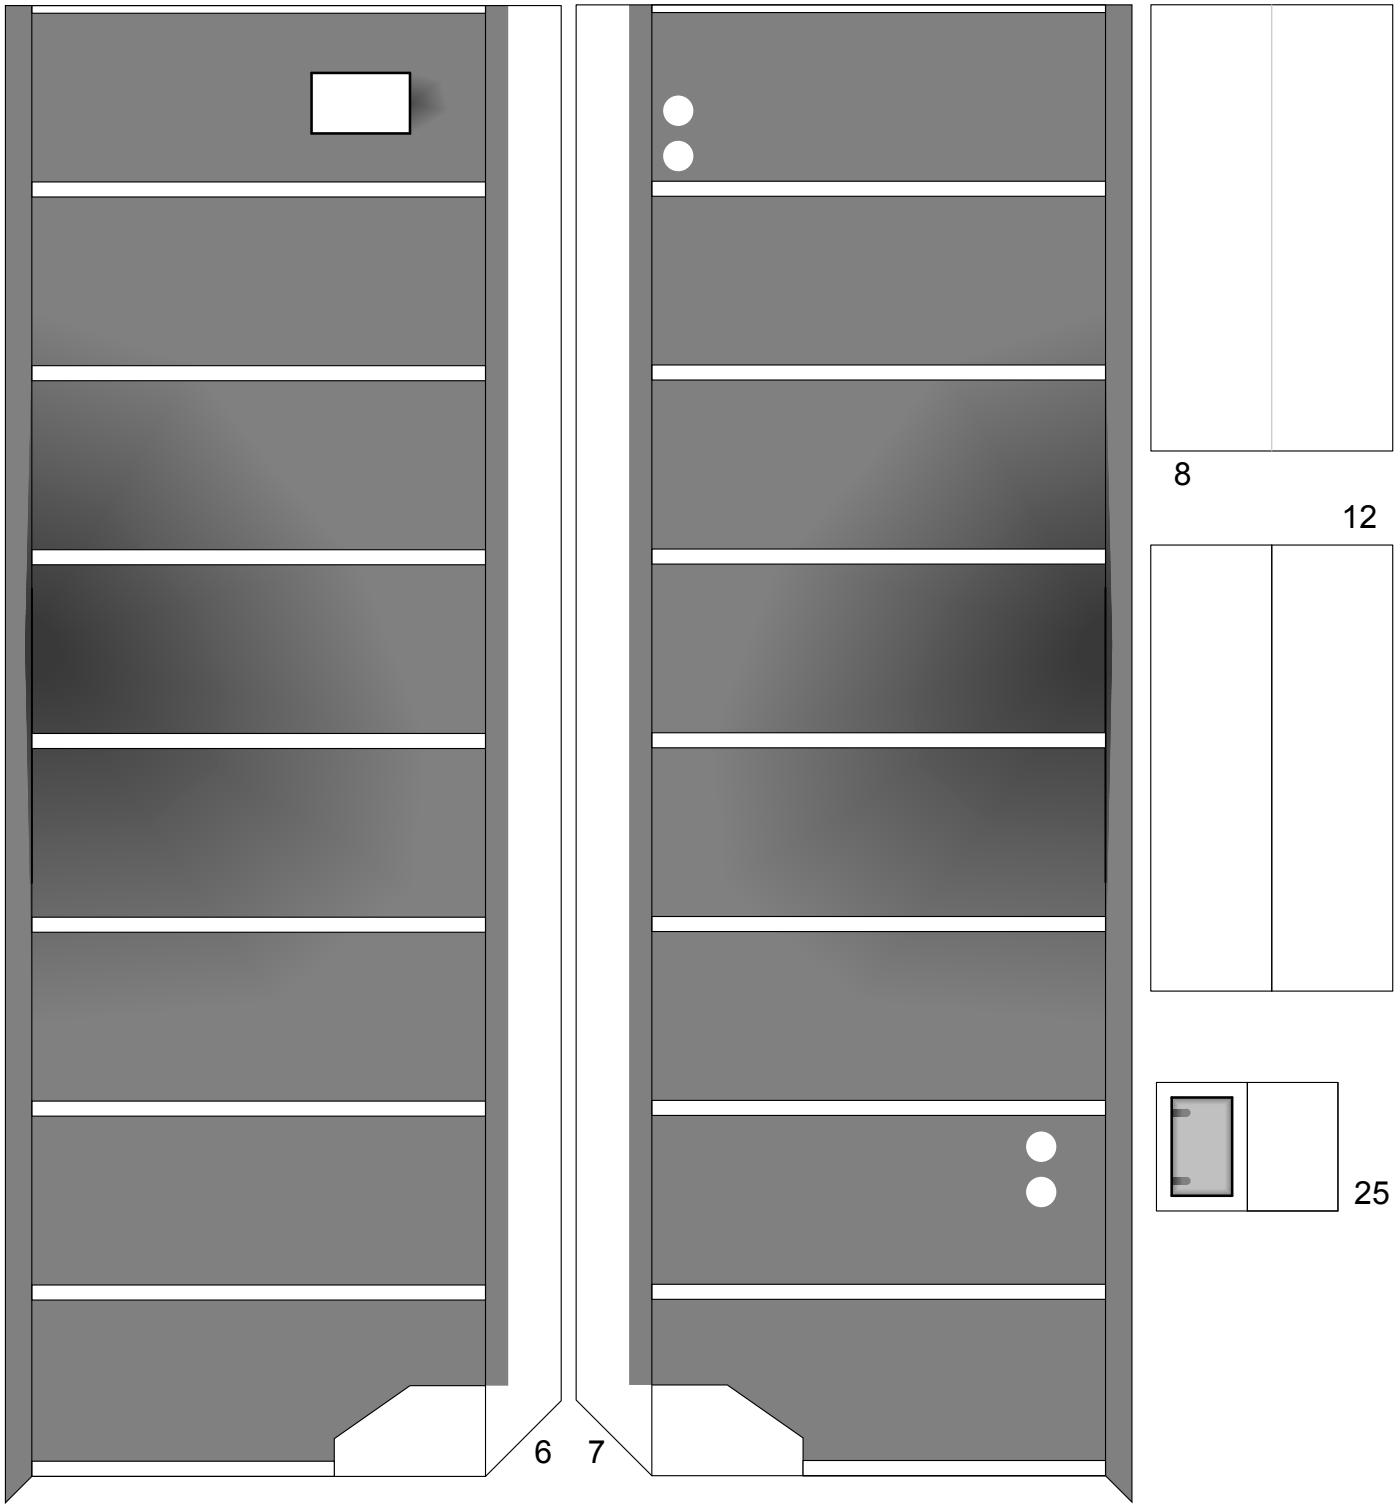

Page 13

**Apollo / Saturn V**

Scale 1:48 © Greelt A. Peterusma

Base Part 5

Print on 160 - 180 grams paper

Page 14