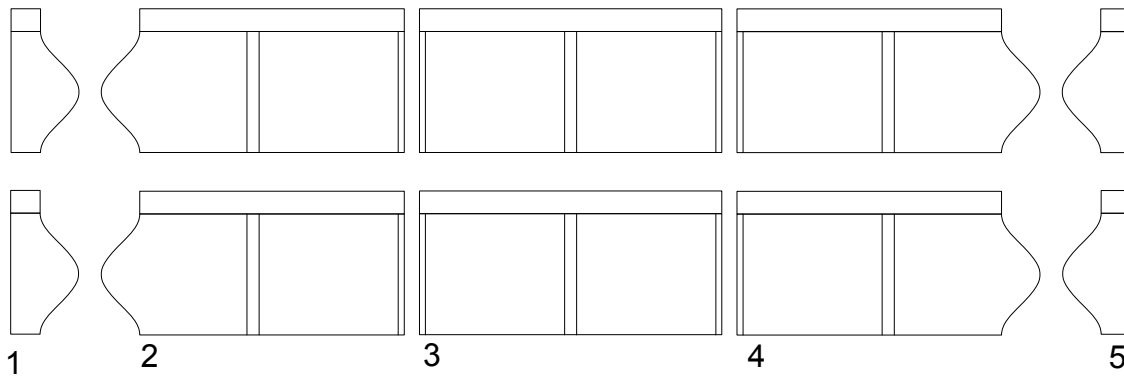

## Apollo / Saturn V

Scale 1:48 © Greelt A. Peterusma

Stairs

Print on 100 - 120 grams paper

Page 20

**Instructions:**

- Roll parts #1, #2, #3, #4 and #5 into cylinders
- Glue parts #2, #3 and #4 together with parts #7
- Glue Parts #1 and #5 to the previous step with part #6
- Glue parts #8 onto the indicated areas