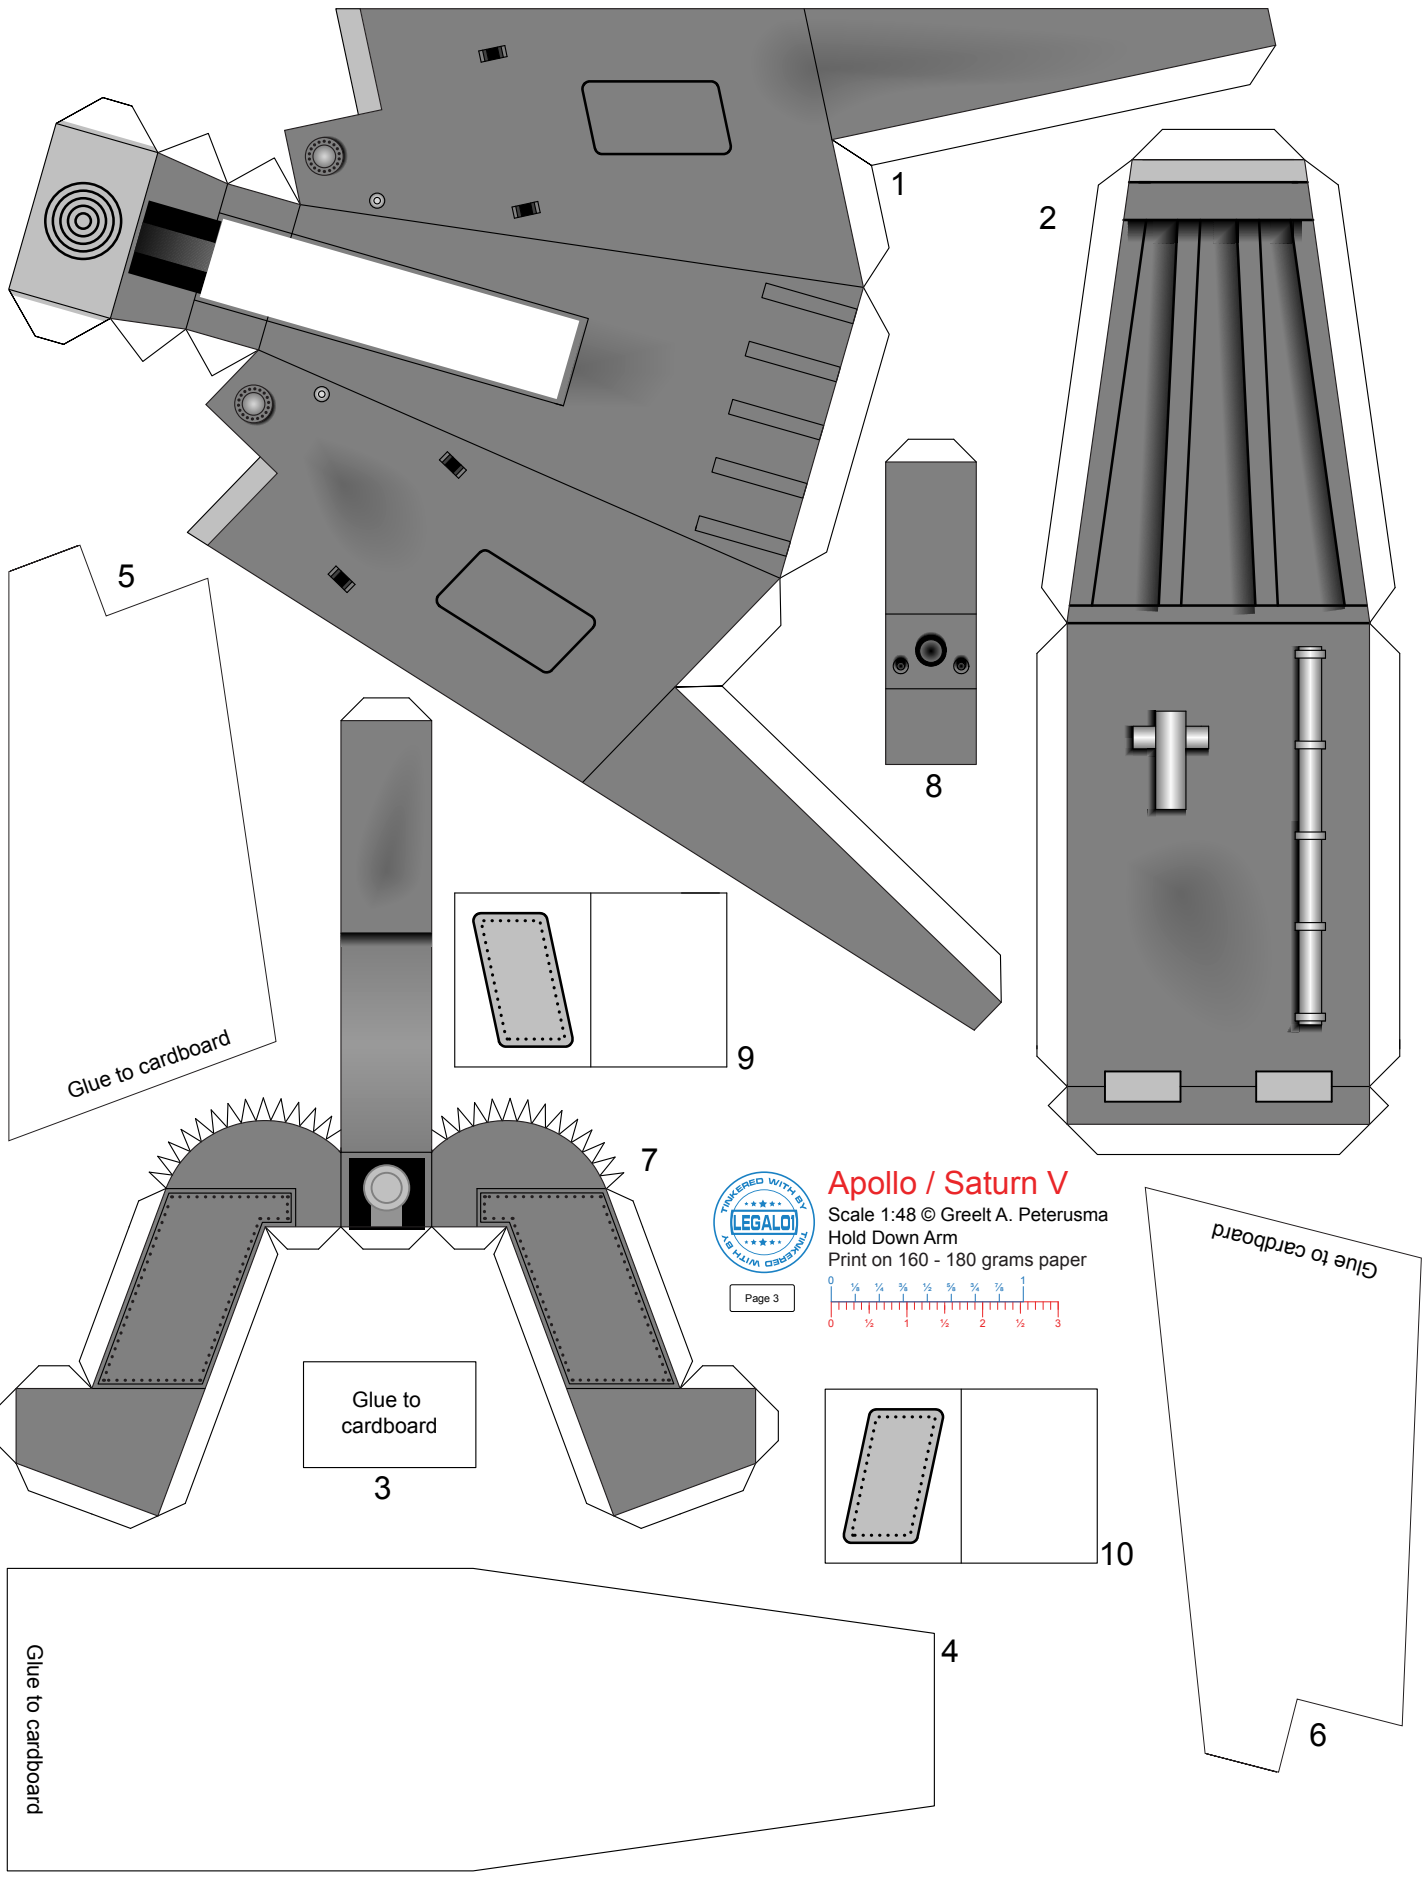

**Apollo / Saturn V**  
 Scale 1:48 © Greelt A. Peterusma  
 Hold Down Arm  
 Print on 160 - 180 grams paper

Page 1

Glue to cardboard

Glue to cardboard

Glue to cardboard

Glue to cardboard

**Apollo / Saturn V**  
 Scale 1:48 © Greelt A. Peterusma  
 Hold Down Arm  
 Print on 160 - 180 grams paper

Page 2

Glue to cardboard

Glue to cardboard

Glue to cardboard

Glue to cardboard

1

2

5