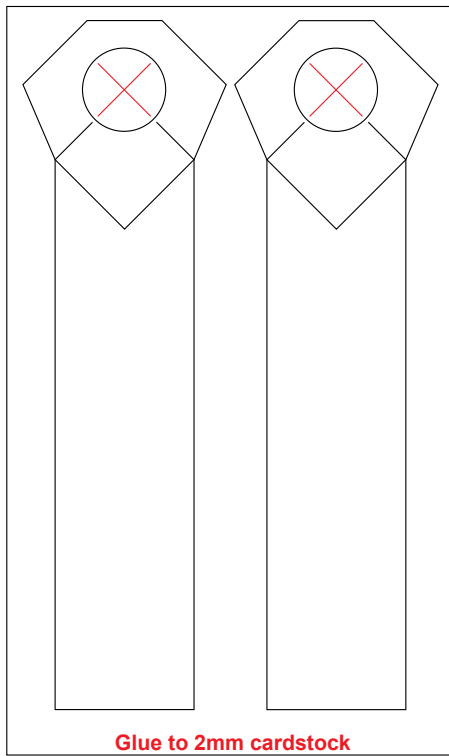

2

17

30

Fold part #30 like this

**Apollo / Saturn V**  
 Scale 1:48 © Greet A. Peterusma  
 Base Part 1  
 Print on 160 - 180 grams paper

Page 5

Fold part #30 like this

**Apollo / Saturn V**