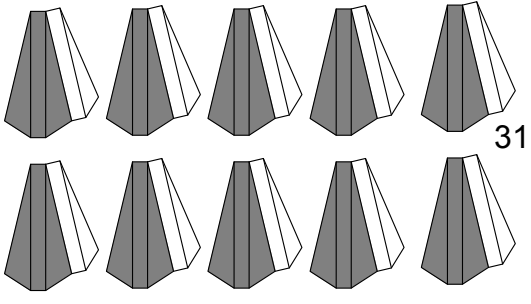

Apollo / Saturn V
Scale 1:48 © Grellt A. Peterusma
Base Part 7
Print on 100 - 120 grams paper