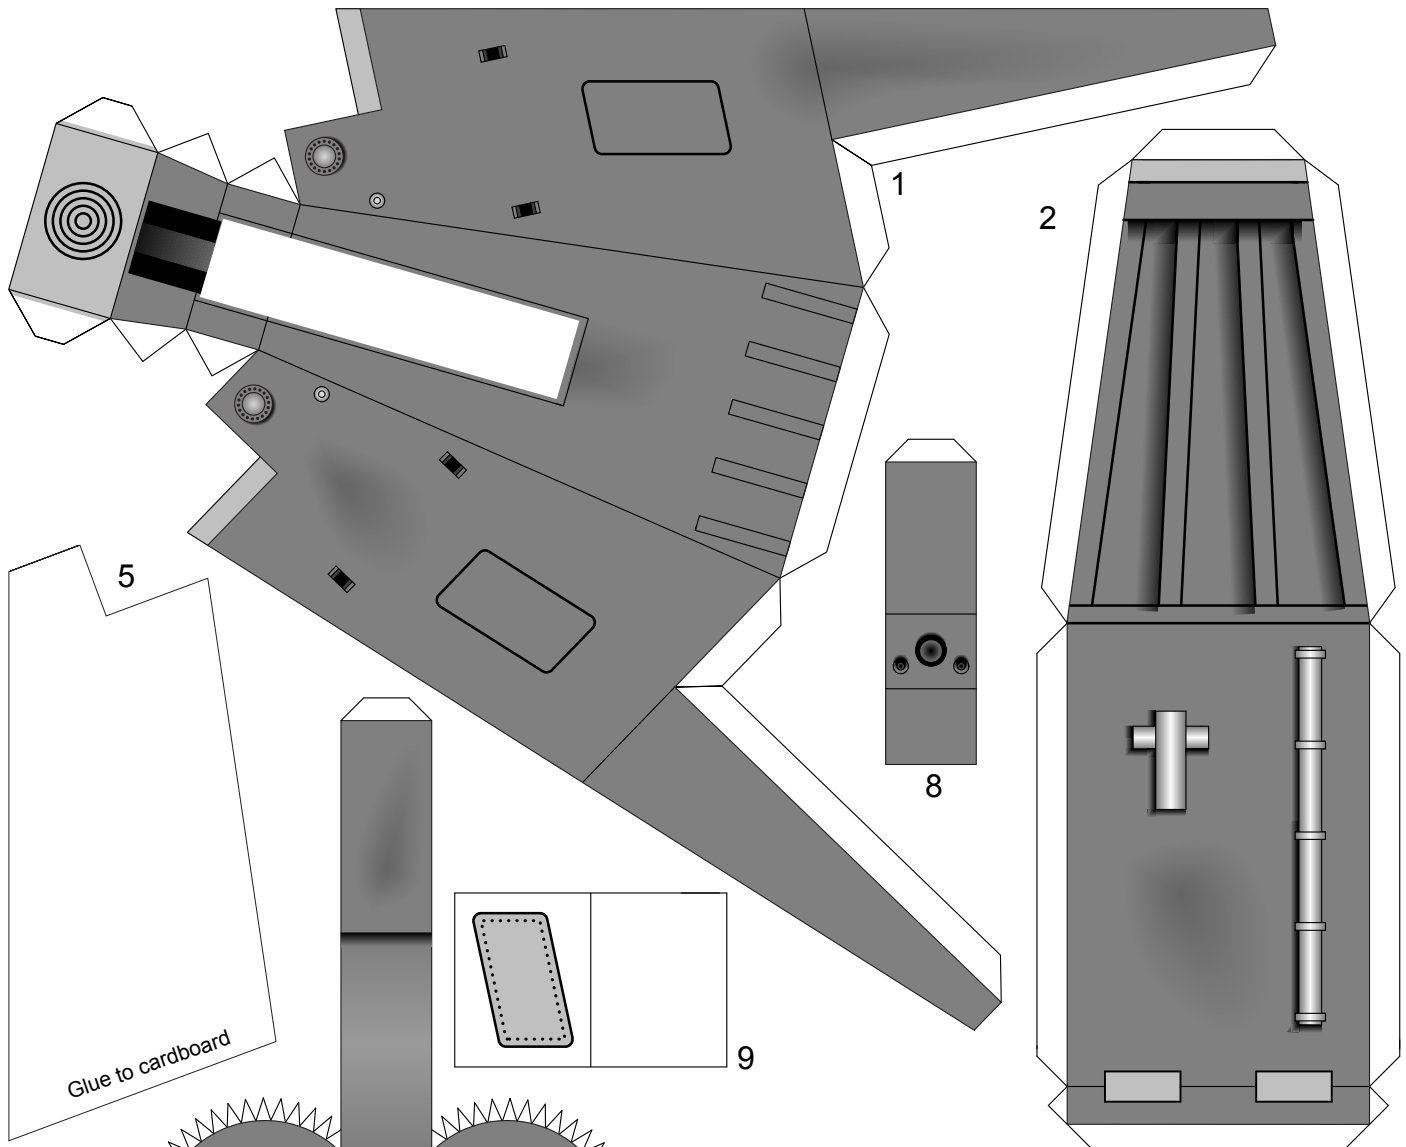

### Apollo / Saturn V

Scale 1:48 © Greelt A. Peterusma

Hold Down Arm

Print on 160 - 180 grams paper

Page 3

Glue to cardboard

Glue to cardboard

Glue to cardboard