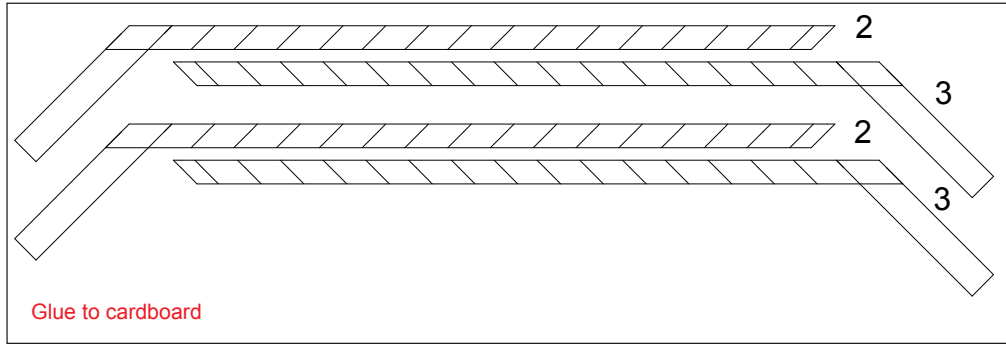

## Apollo / Saturn V

Scale 1:48 © Greelt A. Peterusma

Stairs

Print on 100 - 120 grams paper

Page 20

**Instructions:**

- Roll parts #1, #2, #3, #4 and #5 into cylinders
- Glue parts #2, #3 and #4 together with parts #7
- Glue Parts #1 and #5 to the previous step with part #6
- Glue parts #8 onto the indicated areas