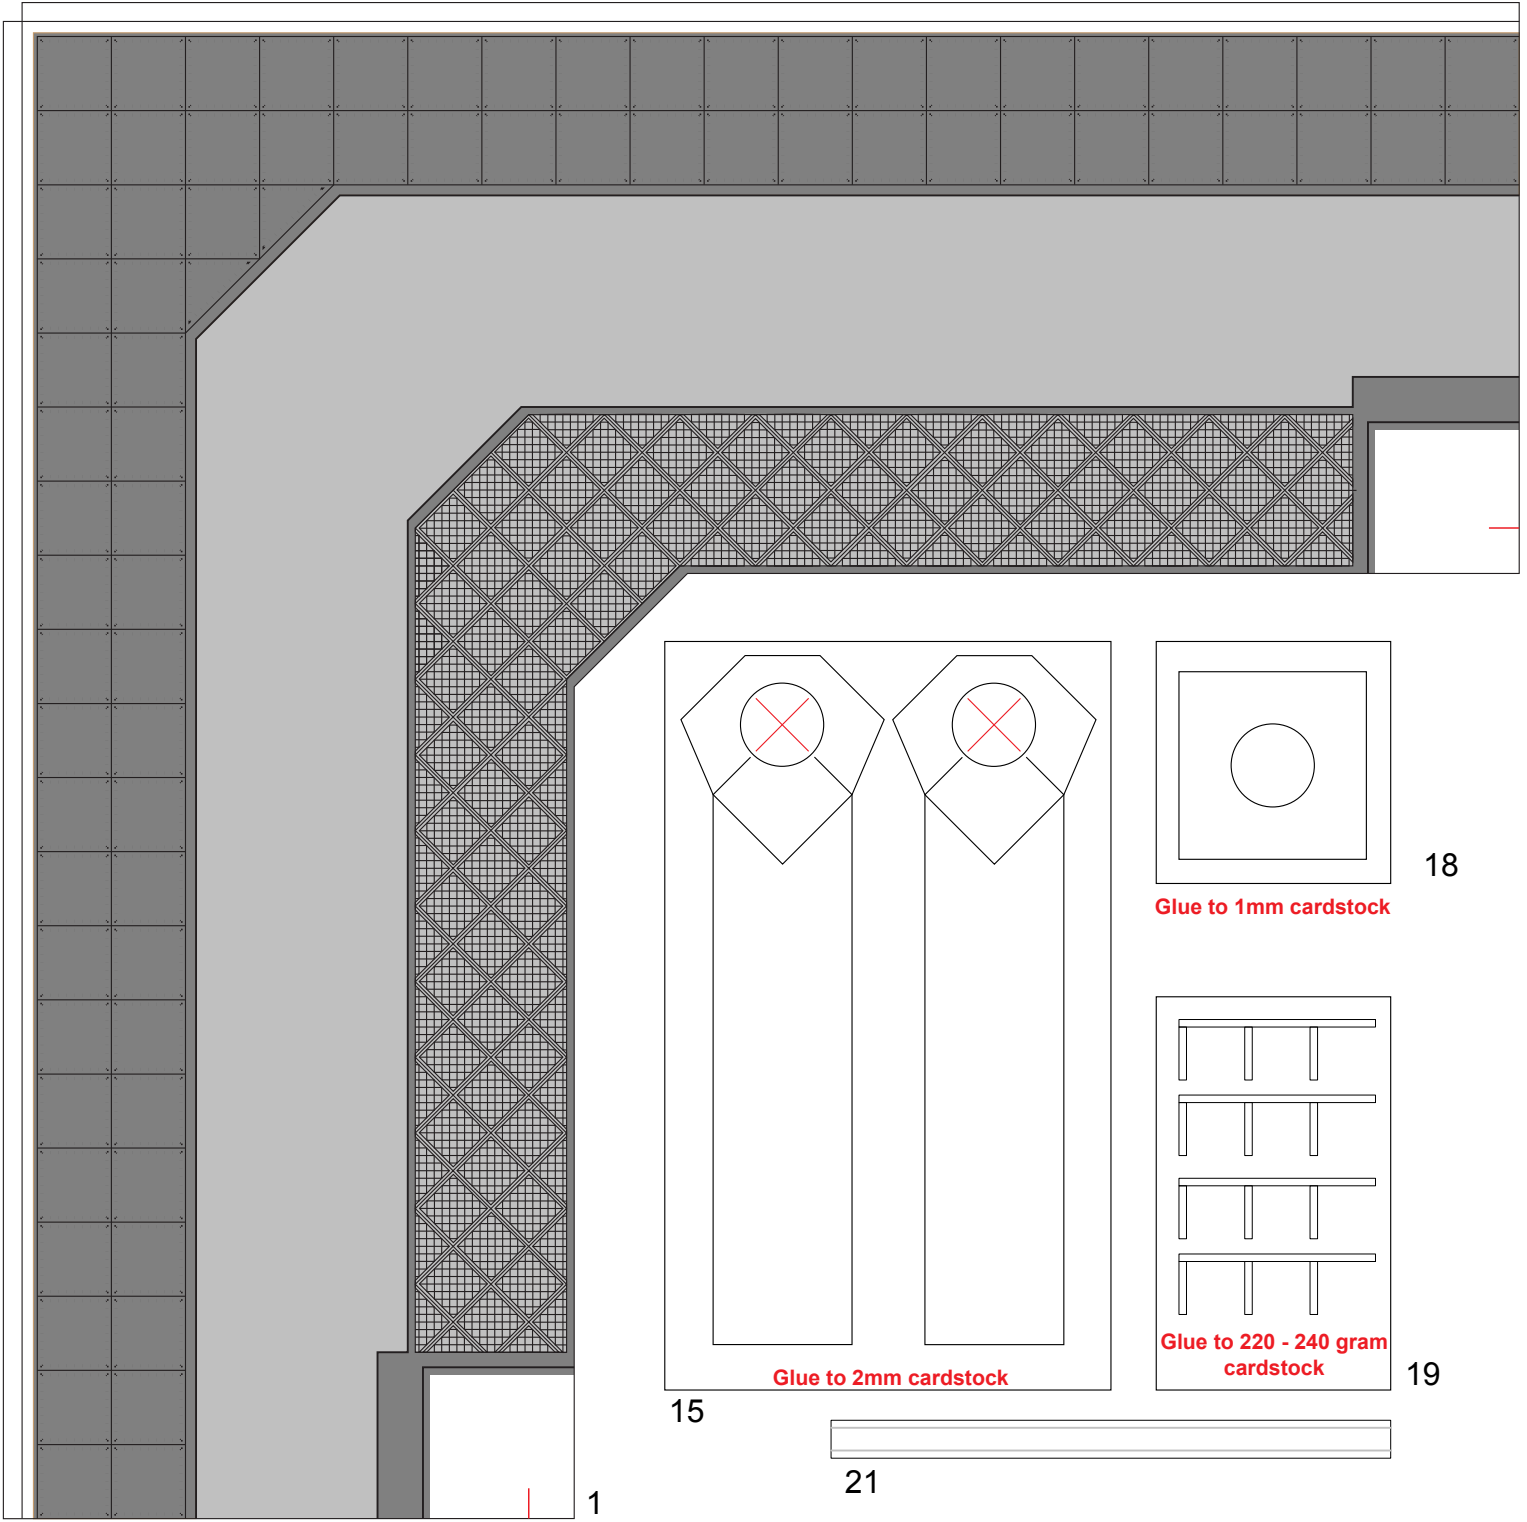

2

17

30

Fold part #30 like this

**Apollo / Saturn V**  
 Scale 1:48 © Greet A. Peterusma  
 Base Part 1  
 Print on 160 - 180 grams paper

Page 5

Fold part #30 like this

**Apollo / Saturn V**