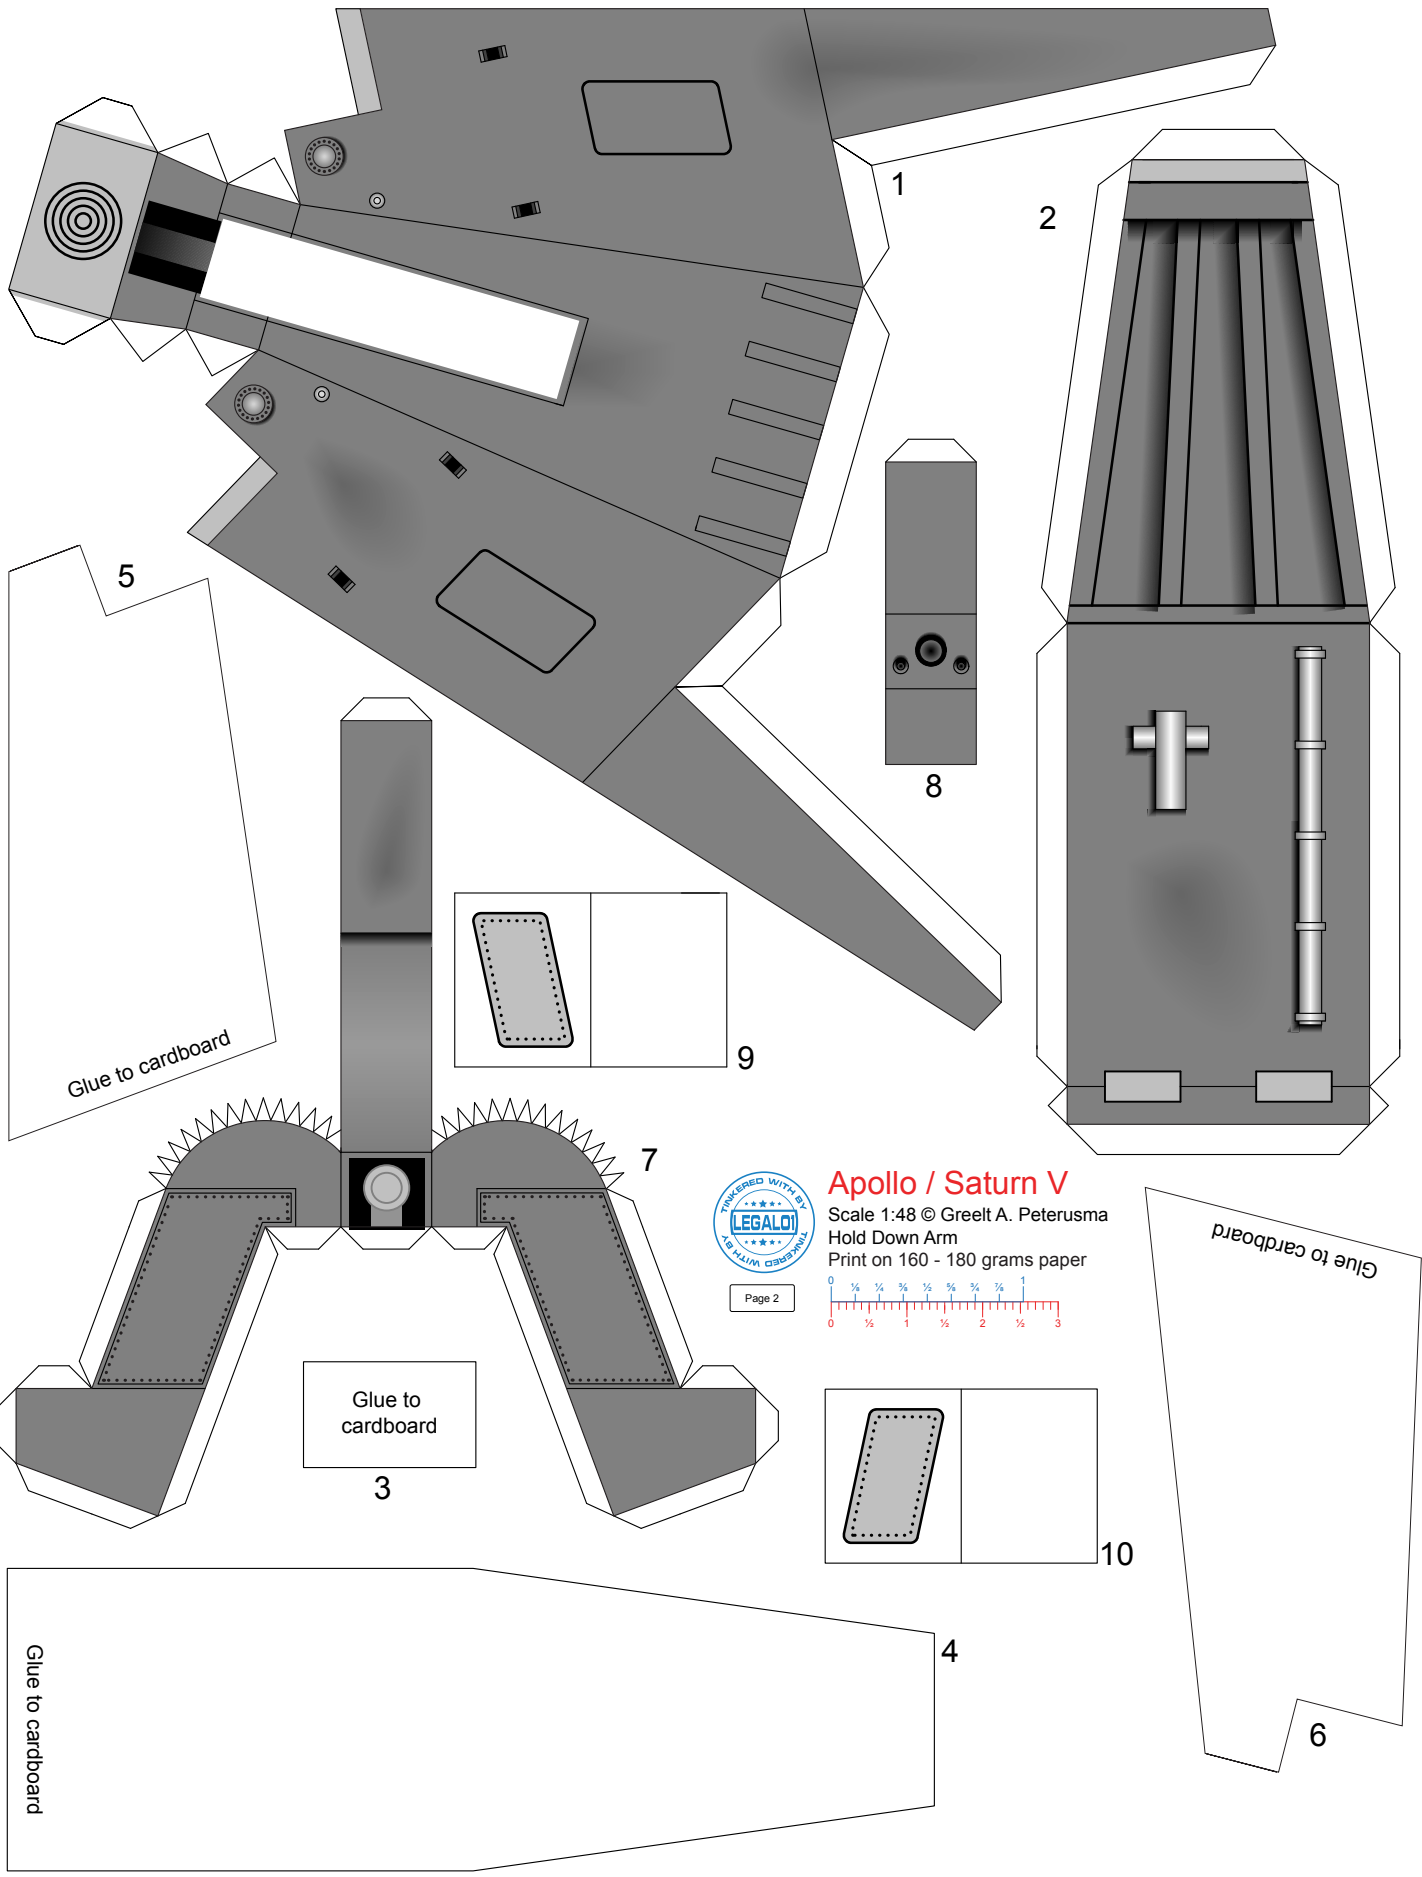

**Apollo / Saturn V**  
 Scale 1:48 © Greelt A. Peterusma  
 Hold Down Arm  
 Print on 160 - 180 grams paper

Page 1

Glue to cardboard

Glue to cardboard

Glue to cardboard

Glue to cardboard

**Apollo / Saturn V**  
 Scale 1:48 © Greelt A. Peterusma  
 Hold Down Arm  
 Print on 160 - 180 grams paper